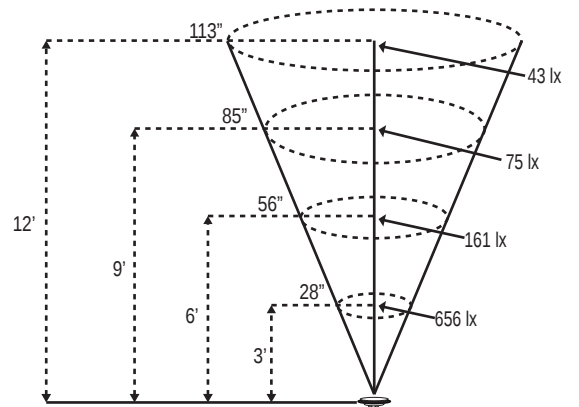

Photometrics: