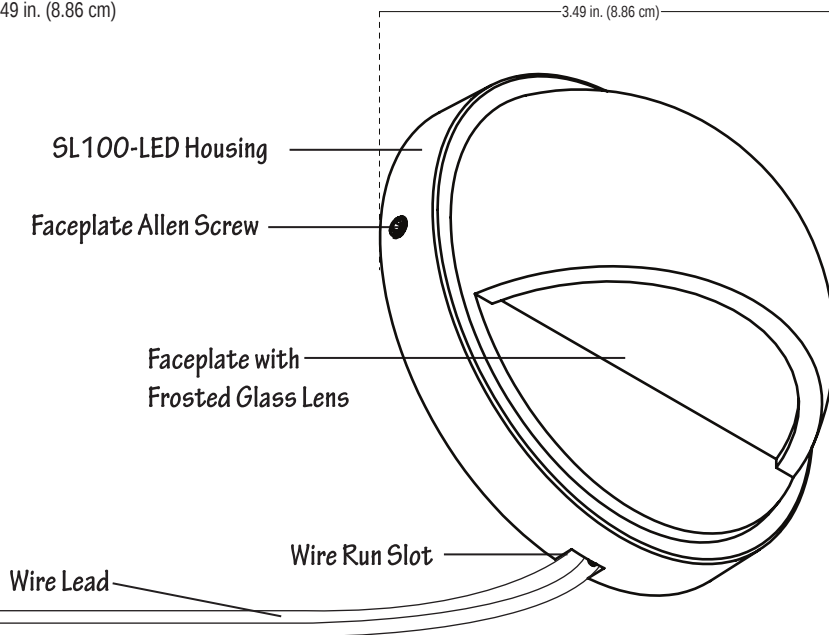

SL100-LED - POST

Fixture Depth: 1.75 in. (4.44 cm)
 Fixture Diameter: 3.49 in. (8.86 cm)

Front View

Side View